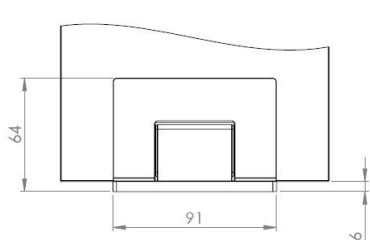

PRODUCT SHEET

Description:

Shower Hinge "Rio", Wall/Glass, Brushed Brass, Offset Back , 8-10mm Glass Thickness, W/15 DG Angle Adjustment Function, & 25DG Return Function, Brass Material, Hidden Screws., Black Fiber Gaskets: 2 x 1mm & 2 x 2mm Thickness., Load Capacity Pr. Pair: 45kg

Item number:

15.23.885-8

Units	Box	Carton	HS Code	Barcode
Pcs.	1	20	8302100090	
				5704866511209

SISO A/S

Mileparken 11
DK-2740 Skovlunde
Denmark
VAT: 24786013

Phone +45 45 830 900

www.siso.dk
siso@siso.dk

Danske Bank
Nytorv Branch
Copenhagen
SWIFT: DABADKKK

Account no.
4180 3112 112936
IBAN Account
DK7230003112112936