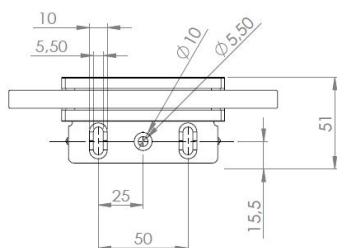

PRODUCT SHEET

Description:

Shower Hinge "Rio", Wall/Glass, Brushed Brass, Offset Back , 8-10mm Glass Thickness, W/15 DG Angle Adjustment Function, & 25DG Return Function, Brass Material, Hidden Screws., Black Fiber Gaskets: 2 x 1mm & 2 x 2mm Thickness., Load Capacity Pr. Pair: 45kg

Item number:

15.23.885-8

Units	Box	Carton	HS Code	Barcode
Pcs.	1	20	8302100090	
				5704866511209

SISO A/S

Mileparken 11
DK-2740 Skovlunde
Denmark
VAT: 24786013

Phone +45 45 830 900

www.siso.dk
siso@siso.dk

Danske Bank
Nytorv Branch
Copenhagen
SWIFT: DABADKKK

Account no.
4180 3112 112936
IBAN Account
DK7230003112112936